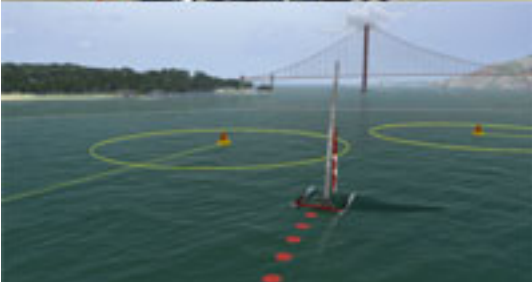

Video. About 3 minutes.

With a 200 mph wind, the AC72 can sail upwind at 100 mph. The AC72 can sail upwind at 100 mph.