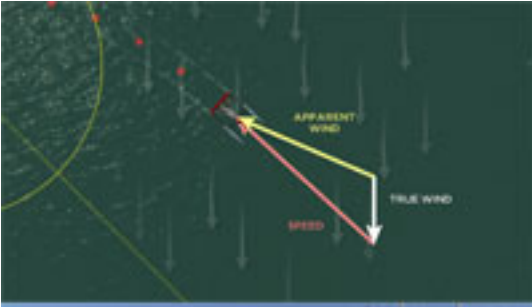

Video. About 3 minutes.

With a 200 mph wind, the AC72 can sail upwind at 100 mph. The AC72 can sail upwind at 100 mph.